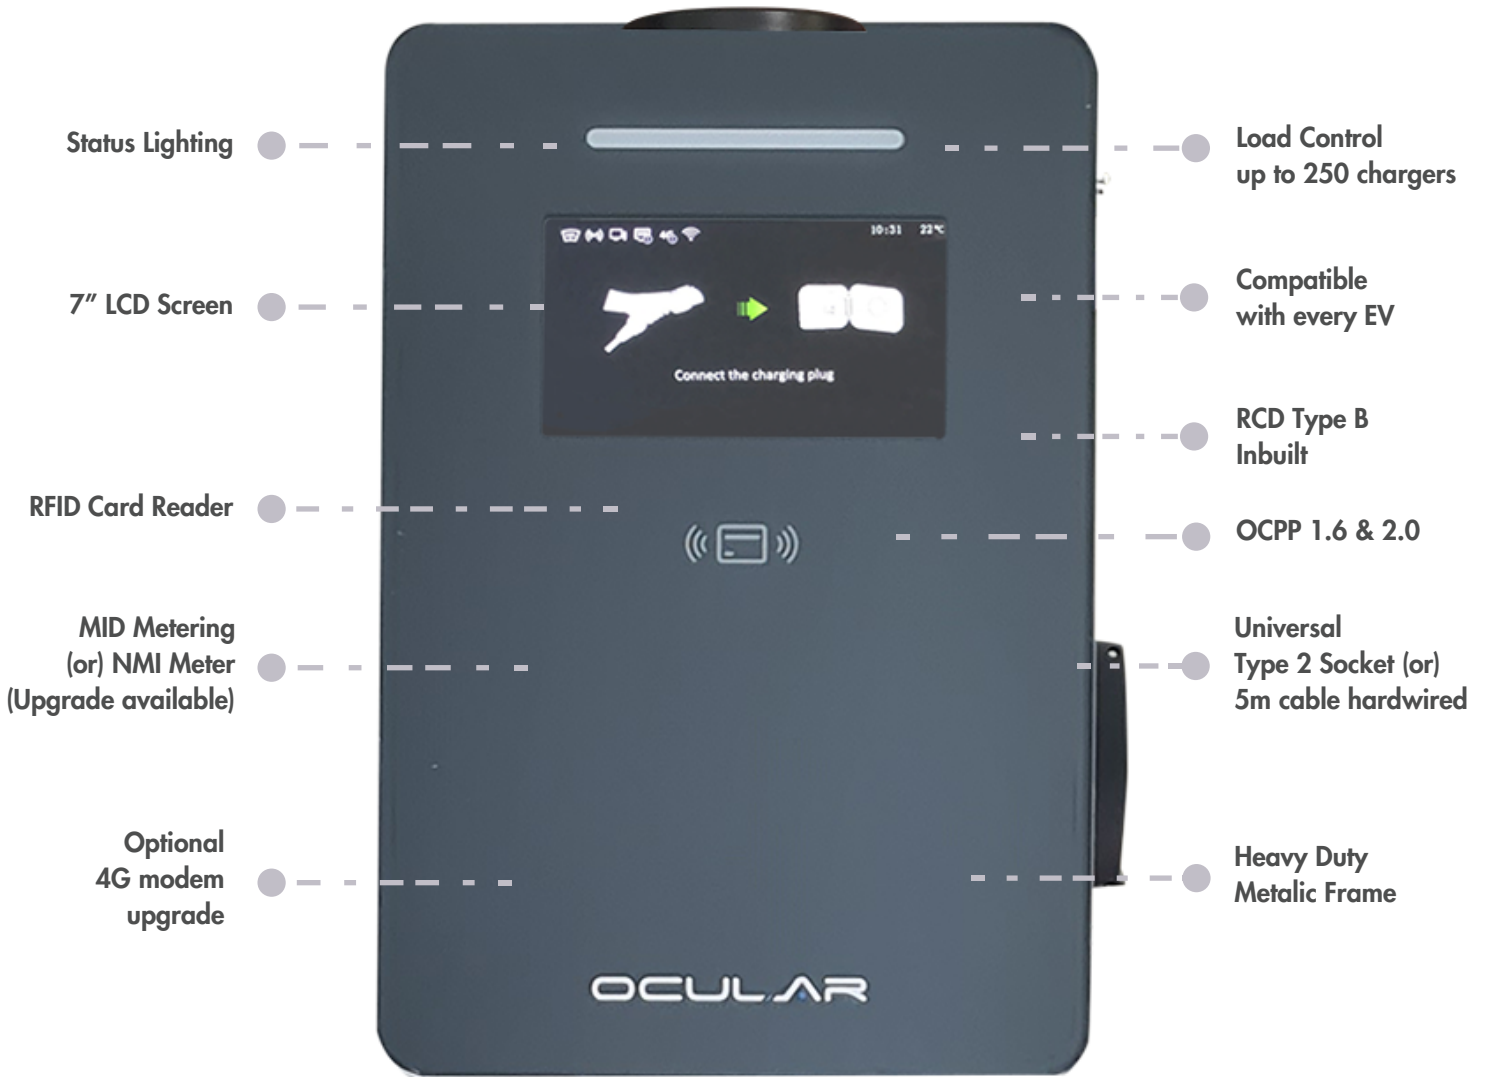

OCULAR

ocularcharging.com.au
sales@ocularcharging.com.au
1300 912 650