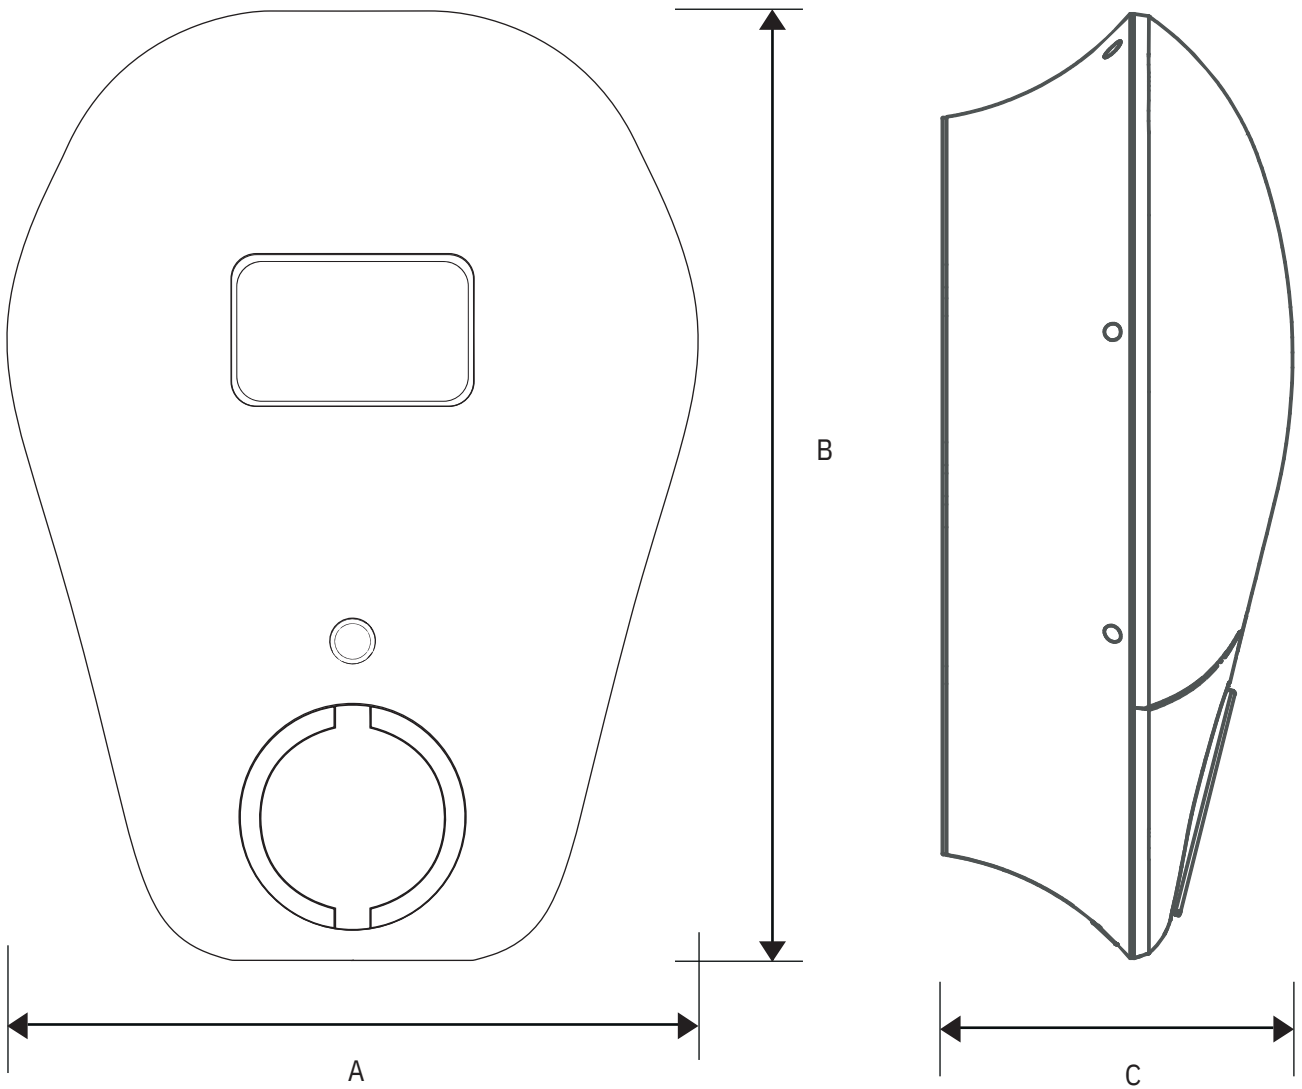

#### Unique Design

2.8" LCD display for excellent clarity and LED indicator

# OCULAR

Size	A	B	C
380x288 x160mm	288	380	160