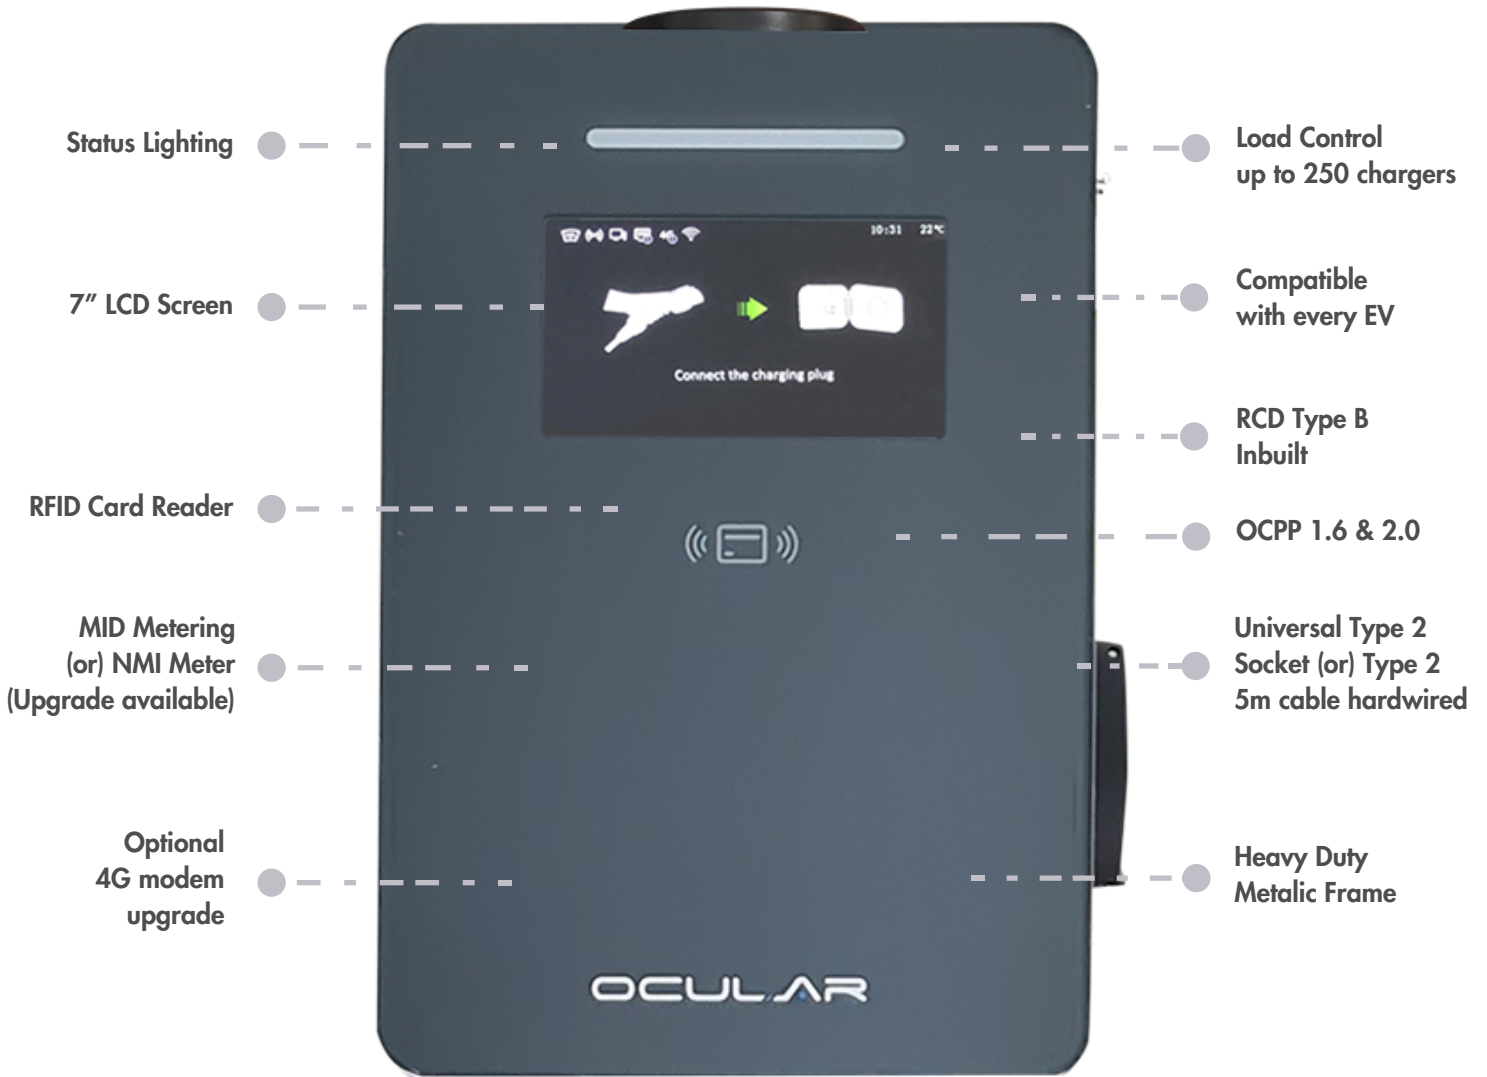

OCULAR

ocularcharging.com.au
sales@ocularcharging.com.au
1300 912 650